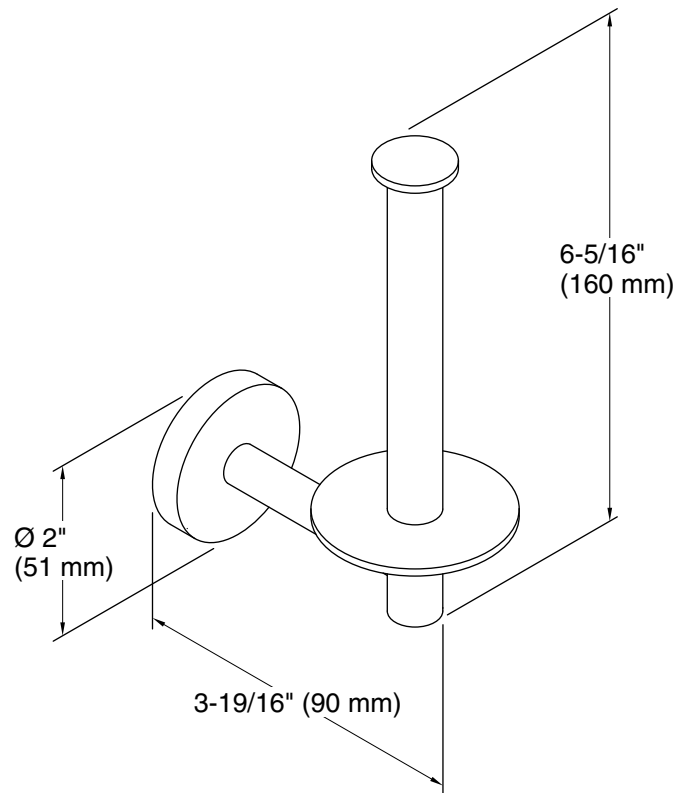

Technical Information

All product dimensions are nominal.

Material: Zinc, Brass

Notes

Install this product according to the installation instructions.

CAUTION: Risk of personal injury. Do not install these products in any area where they are likely to be used inadvertently as a grab bar or support bar. These products are not designed or intended for use as a grab bar or support bar.